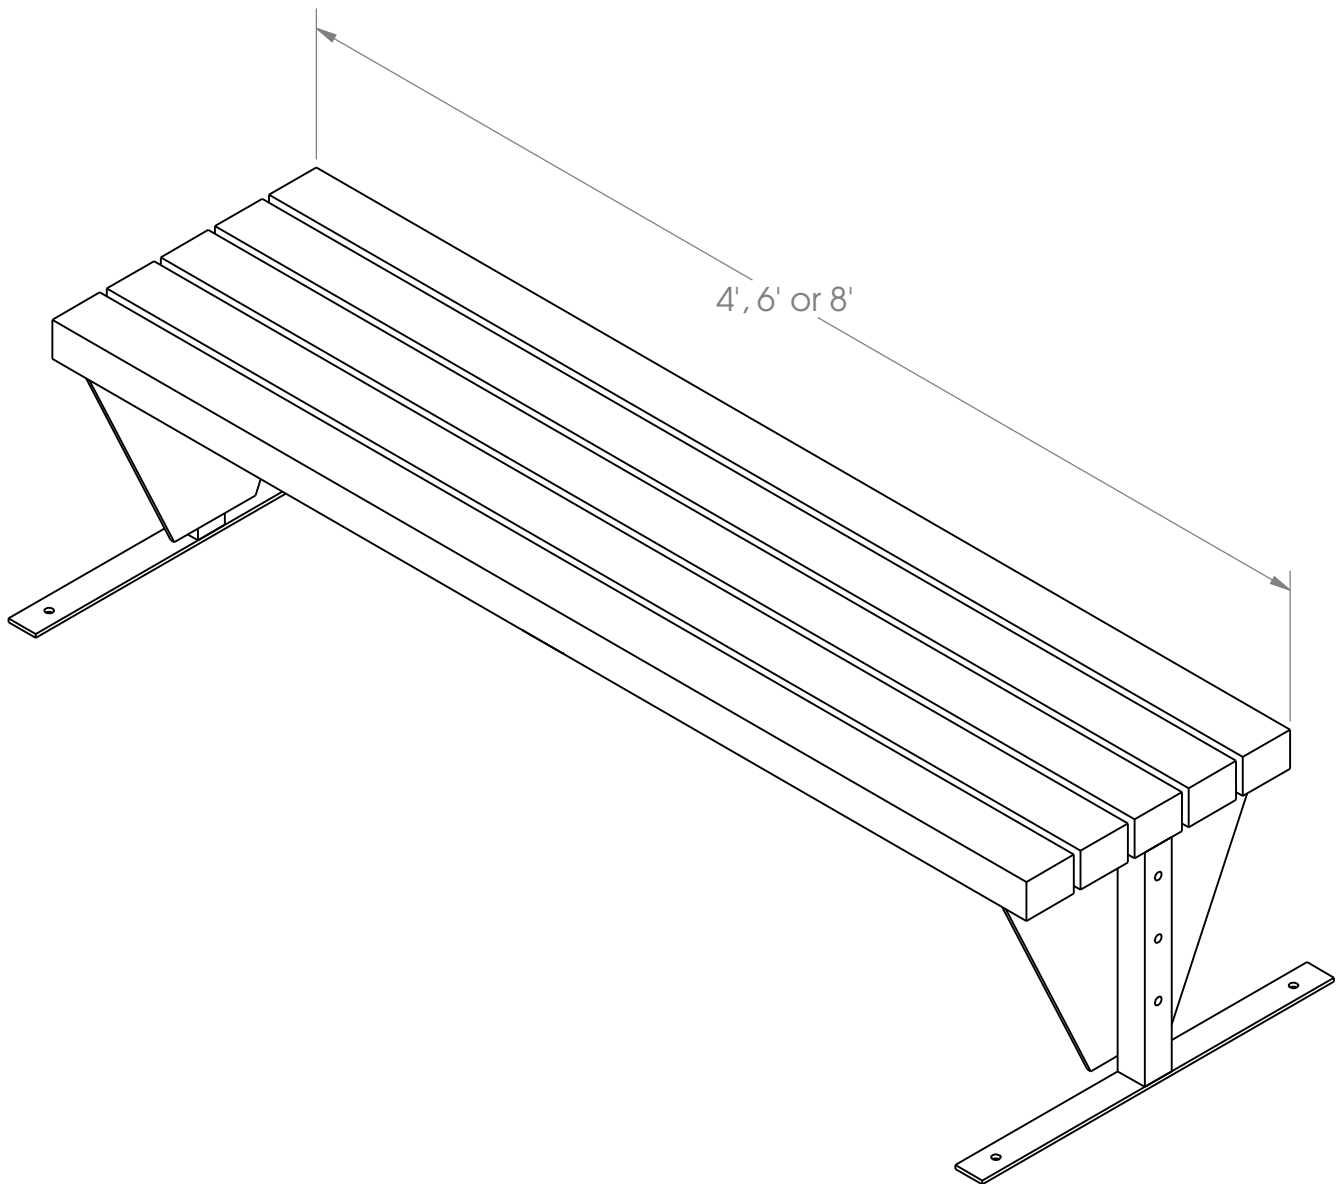

4', 6' OR 8' FLAT BENCH - SURFACE MOUNT

4', 6' or 8'

PROPRIETARY AND CONFIDENTIAL

THE INFORMATION CONTAINED IN THIS DRAWING IS THE SOLE PROPERTY OF SUNTRENDS INC. ANY REPRODUCTION IN PART OR AS A WHOLE WITHOUT THE WRITTEN PERMISSION OF SUNTRENDS INC. IS PROHIBITED.

ISOMETRIC VIEW

SunTrends, Inc.

P.O. BOX 101057
DENVER, CO 80250
303-744-2647

SCALE 1:14

SHEET 1 OF 5