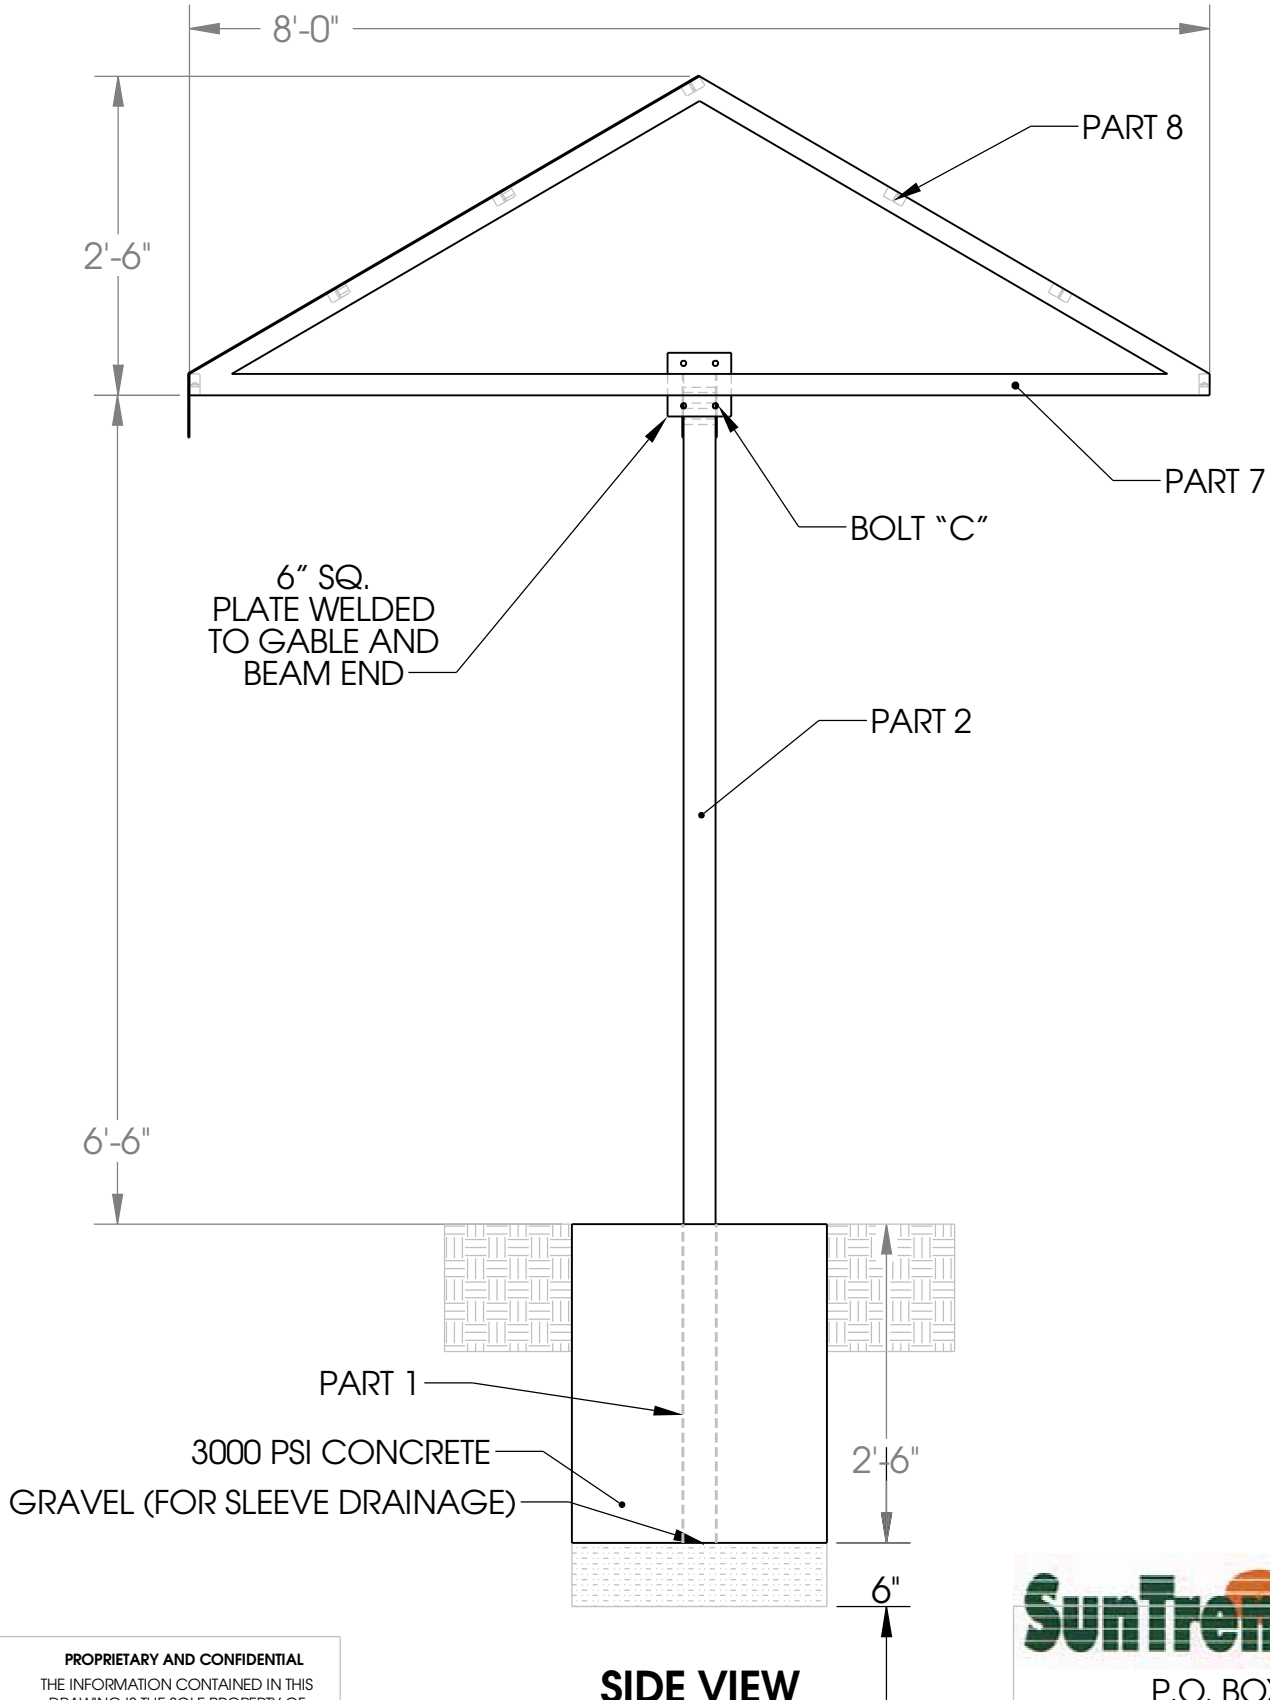

# Cabana Canopy 12' - Direct Burial

**PROPRIETARY AND CONFIDENTIAL**  
 THE INFORMATION CONTAINED IN THIS DRAWING IS THE SOLE PROPERTY OF SUNTRENDS INC. ANY REPRODUCTION IN PART OR AS A WHOLE WITHOUT THE WRITTEN PERMISSION OF SUNTRENDS INC. IS PROHIBITED.

**SunTrends, Inc.**

P.O. BOX 101057  
 DENVER, CO 80250  
 303-744-2647

SCALE 1:18

SHEET 3 OF 5